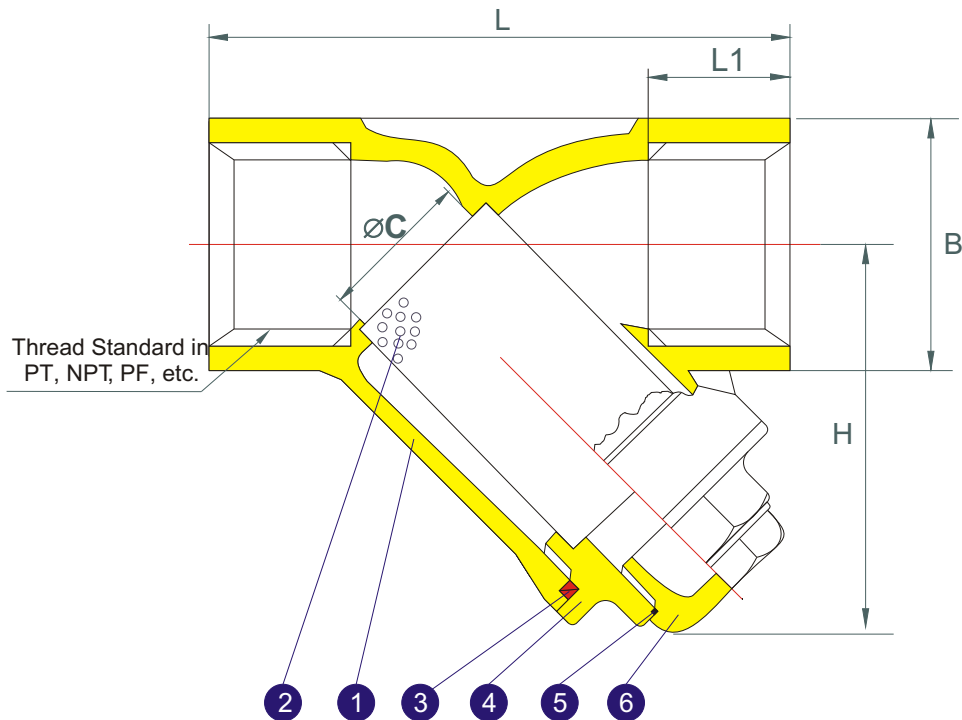

CMW BVA VALVES PTY LTD. SERIES YS-800

Y-Strainer

#12 Mesh

800 PSI

¼" (DN8) to 3" (DN80)

MATERIALS LIST

NO.	PART NAME	MATERIAL	Q'TY
1	Body	ASTM A351 Gr. CF8M	1
2	Screen	SUS 316, #12 Mesh	1
3	Gasket	TEFLON(PTFE)	1
4	Cap	ASTM A351 Gr. CF8M	1
5	O-Ring	TEFLON(PTFE)	1
6	Blow Off Plug	ASTM A351 Gr. CF8M	1

DIMENSIONS (mm)

SIZE	B	ØC	H	L	L1	W(kg)
¼"	23	11.0	46	65	13.5	0.24
⅜"	23	13.0	46	65	14.0	0.23
½"	26	15.0	46	65	15.0	0.23
¾"	32	20.0	55	80	17.0	0.36
1"	41	25.0	70	90	19.0	0.70
1¼"	49	32.0	73	105	20.0	0.90
1½"	56	40.0	81	120	22.0	1.20
2"	69	50.0	94	140	23.5	1.90
2½"	87	65.0	120	170	29.0	4.3
3"	102	80.0	140	200	31.0	6.3